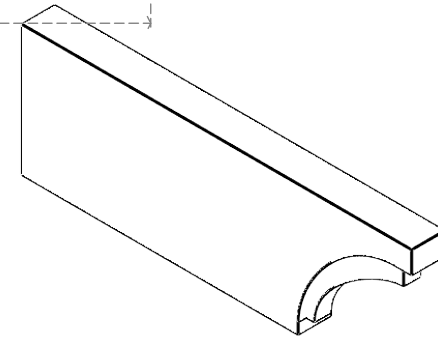

ITEM NUMBER: RFTURS020X08000X24000X008RIV00RCPR

2"W X 8"H X 24"L TIMBERTHANE ROUGH CEDAR RIVERA FAUX WOOD SOLID RAFTER TAIL, 8"L END, PRIMED TAN

ISOMETRIC

GENERATED DATE : 03/02/2023

EKENA MILLWORK
2300 WEST MAIN ST.
CLARKSVILLE, TX 75426
TOLL FREE: 866-607-0453
WWW.EKENAMILLWORK.COM

NOTES

1. INSTALLATION TO BE COMPLETED IN ACCORDANCE WITH MANUFACTURER'S SPECIFICATIONS.
2. DRAWING MAY NOT BE TO SCALE
3. THIS DRAWING IS INTENDED FOR DESIGN AND PLANNING PURPOSES ONLY.
4. ALL INFORMATION CONTAINED HEREIN WAS CURRENT AT THE TIME OF DEVELOPMENT BUT MUST BE REVIEWED AND APPROVED BY THE PRODUCT MANUFACTURER TO BE CONSIDERED ACCURATE.
5. TIMBERTHANE ARCHITECTURAL PRODUCTS ARE MADE FROM HIGH DENSITY URETHANE AND COME FACTORY PRIMED