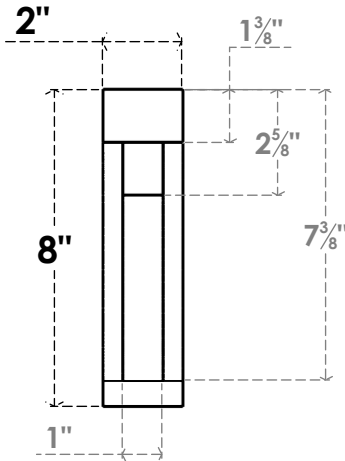

ITEM NUMBER: RFTURS020X08000X24000X008RIV00RCPR

2"W X 8"H X 24"L TIMBERTHANE ROUGH CEDAR RIVERA FAUX WOOD SOLID RAFTER TAIL, 8"L END, PRIMED TAN

ISOMETRIC

GENERATED DATE : 03/02/2023

EKENA MILLWORK
2300 WEST MAIN ST.
CLARKSVILLE, TX 75426
TOLL FREE: 866-607-0453
WWW.EKENAMILLWORK.COM

NOTES

1. INSTALLATION TO BE COMPLETED IN ACCORDANCE WITH MANUFACTURER'S SPECIFICATIONS.
2. DRAWING MAY NOT BE TO SCALE
3. THIS DRAWING IS INTENDED FOR DESIGN AND PLANNING PURPOSES ONLY.
4. ALL INFORMATION CONTAINED HEREIN WAS CURRENT AT THE TIME OF DEVELOPMENT BUT MUST BE REVIEWED AND APPROVED BY THE PRODUCT MANUFACTURER TO BE CONSIDERED ACCURATE.
5. TIMBERTHANE ARCHITECTURAL PRODUCTS ARE MADE FROM HIGH DENSITY URETHANE AND COME FACTORY PRIMED