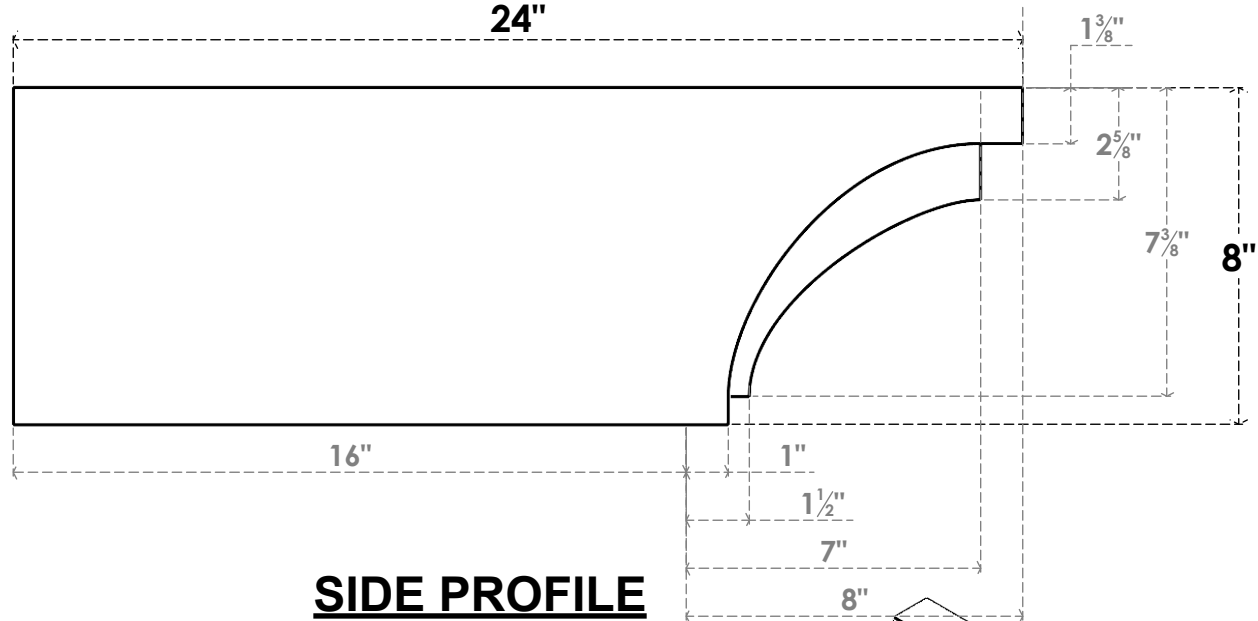

ITEM NUMBER: RFTURS020X08000X24000X008RIV00RCPR

2"W X 8"H X 24"L TIMBERTHANE ROUGH CEDAR RIVERA FAUX WOOD SOLID RAFTER TAIL, 8"L END, PRIMED TAN

ISOMETRIC

GENERATED DATE : 03/02/2023

EKENA MILLWORK
2300 WEST MAIN ST.
CLARKSVILLE, TX 75426
TOLL FREE: 866-607-0453
WWW.EKENAMILLWORK.COM

NOTES

1. INSTALLATION TO BE COMPLETED IN ACCORDANCE WITH MANUFACTURER'S SPECIFICATIONS.
2. DRAWING MAY NOT BE TO SCALE
3. THIS DRAWING IS INTENDED FOR DESIGN AND PLANNING PURPOSES ONLY.
4. ALL INFORMATION CONTAINED HEREIN WAS CURRENT AT THE TIME OF DEVELOPMENT BUT MUST BE REVIEWED AND APPROVED BY THE PRODUCT MANUFACTURER TO BE CONSIDERED ACCURATE.
5. TIMBERTHANE ARCHITECTURAL PRODUCTS ARE MADE FROM HIGH DENSITY URETHANE AND COME FACTORY PRIMED